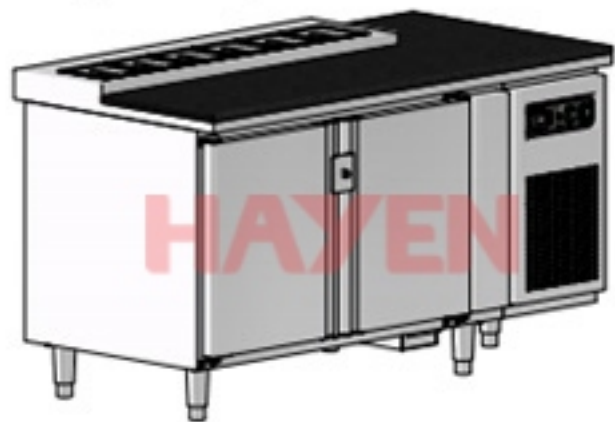

Bàn Sandwich 6 khay GN1-6 DKT, 1500x750x850

Bàn Sandwich 6 khay GN1-6 DKP, 1500x750x850